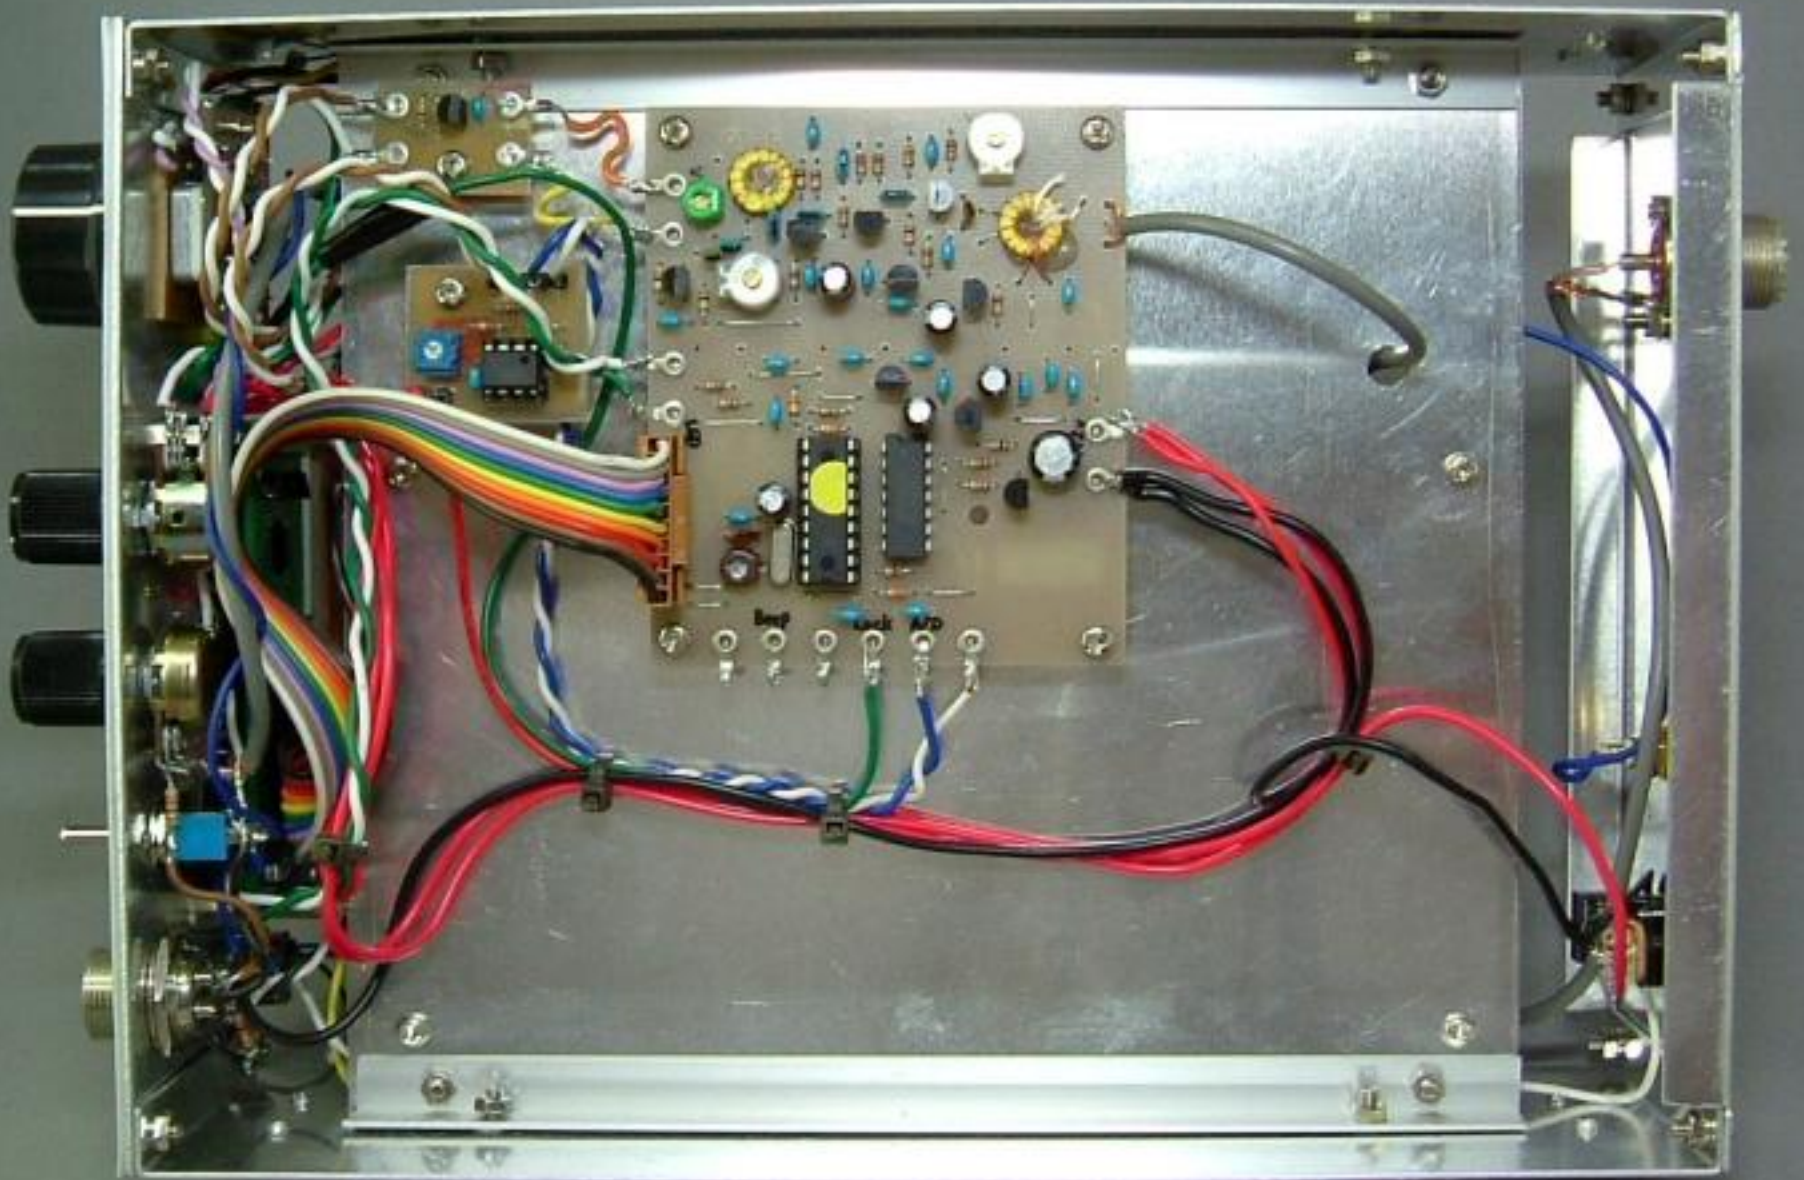

LOCK

STEP

2008.07.27
made by JH8LDW

LCD-Unit
 JH8LDW/2008.07

AGC-AMP
 JH8LDW/2008.07

LCD-Unit
JH8LDW/2008.07

Top View

AGC-AMP
JH8LDW/2008.07