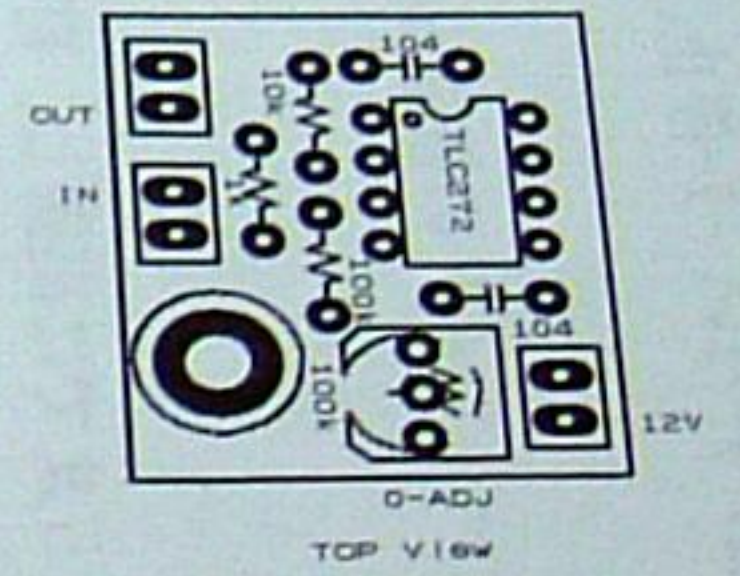

LOCK

STEP

2008.07.27
made by JH8LDW

LCD-Unit
 JH8LDW/2008.07

AGC-AMP
 JH8LDW/2008.07

LCD-Unit
JH8LDW/2008.07

Top View

AGC-AMP
JH8LDW/2008.07

TOP VIEW