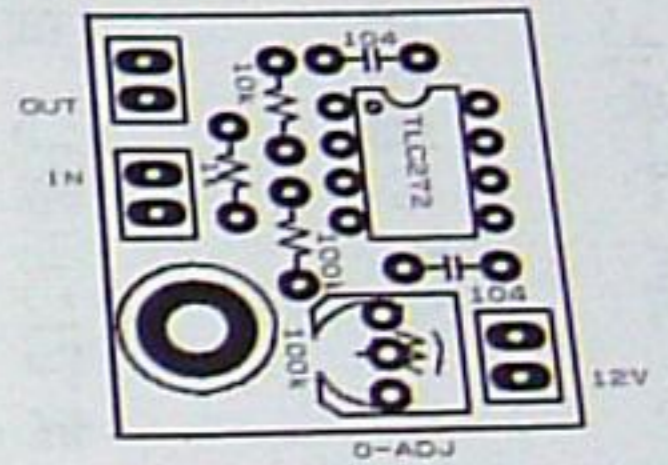

LOCK

STEP

2008.07.27
made by JH8LDW

LCD-Unit
 JH8LDW/2008.07

AGC-AMP
 JH8LDW/2008.07

LCD-Unit
JH8LDW/2008.07

Top View

AGC-AMP
JH8LDW/2008.07

TOP VIEW