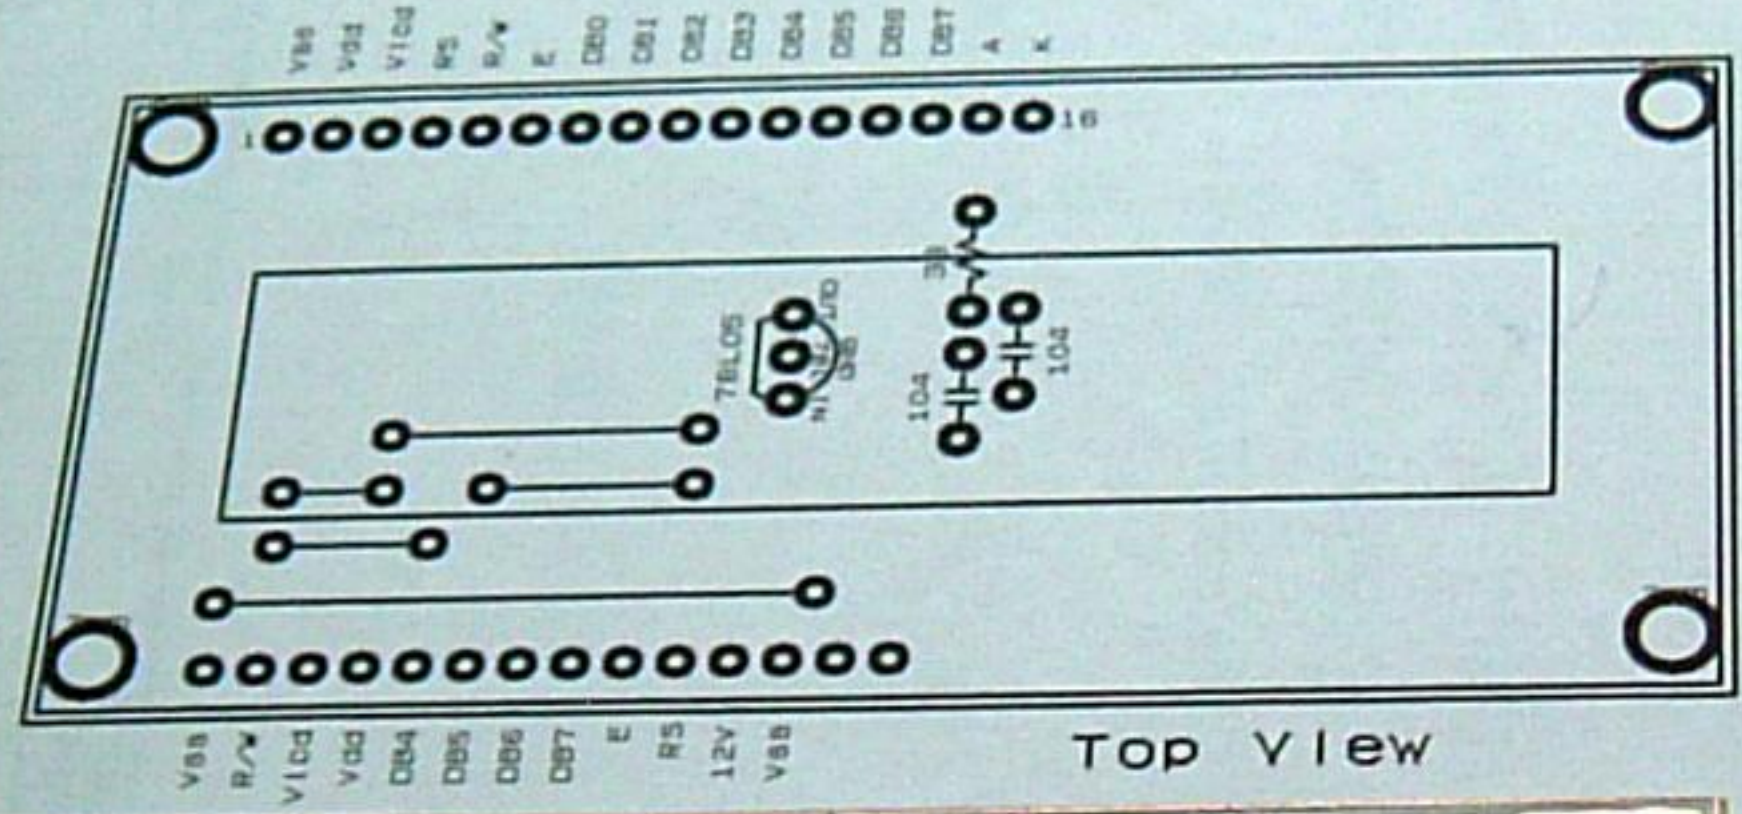

LOCK

STEP

2008.07.27
made by JH8LDW

LCD-Unit
 JH8LDW/2008.07

AGC-AMP
 JH8LDW/2008.07

LCD-Unit
JH8LDW/2008.07

Top View

AGC-AMP
JH8LDW/2008.07

TOP VIEW